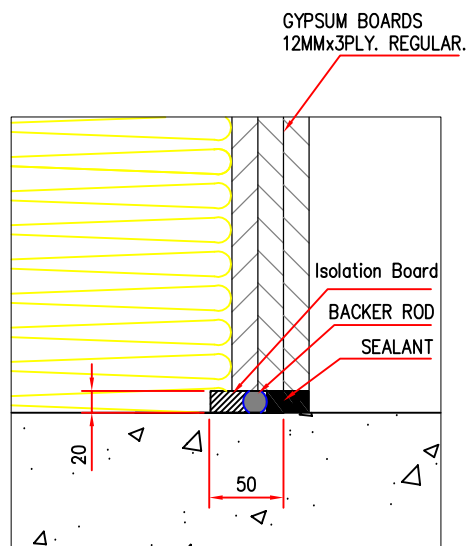

OPTIMA FLOATING WALL

DETAIL A

ALL DIMENSIONS ARE IN MM.

Project :-

Drawing Title :

OPTIMA Floating wall system

DRAWN:	DATE:	APPROVED:
DRAWING NO. OPT/SMA/001FW		